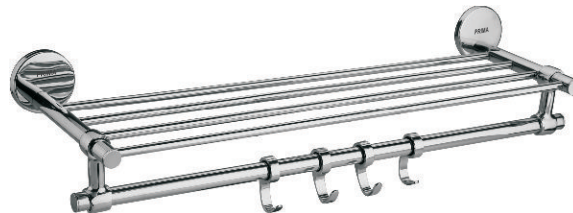

PDX-4501-A | ₹ 1620/-
C.P Towel Rod 600mm

PDX-4501-N | ₹ 1460/-
C.P Towel Rod 450mm

PDX-4501-R | ₹ 1780/-
C.P Towel Rod 750mm

PDX-4501-H | ₹ 5770/-
C.P Towel Rack 600mm

PDX-4501-I | ₹ 5460/-
C.P Towel Rack 450mm