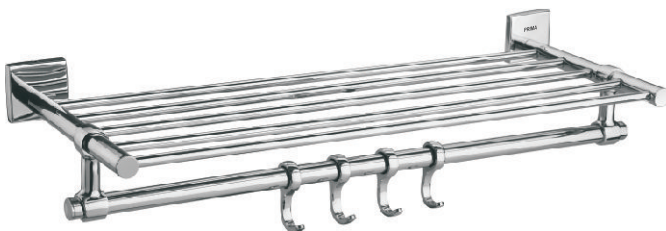

PSD-4502-A | ₹ 1895/-
C.P Towel Rod 600mm

PSD-4502-L | ₹ 1735/-
C.P Towel Rod 450mm

PSD-4502-H | ₹ 6230/-
C.P Towel Rack 600mm

PSD-4502-I | ₹ 5920/-
C.P Towel Rack 450mm

PSS-4503-B | ₹ 1495/-
C.P Towel Ring

PSS-4503-C | ₹ 1495/-
C.P Soap Dish with Glass

PSS-4503-D | ₹ 1538/-
C.P Tooth Paste Holder
with Glass

PSS-4503-E | ₹ 1052/-
C.P Robe Hook

PSS-4503-F | ₹ 1416/-
C.P Paper Holder

PSS-4503-G | ₹ 1981/-
C.P Paper Holder with Flap

PSS-4503-K | ₹ 2914/-
C.P Liquid Soap Dispenser
with Glass Bottle

PSS-4503-H | ₹ 6360/-
C.P Towel Rack 600mm

PSS-4503-I | ₹ 6050/-
C.P Towel Rack 450mm

PSS-4503-A | ₹ 2220/-
C.P Towel Rod 600mm

PSS-4503-L | ₹ 2060/-
C.P Towel Rod 450mm