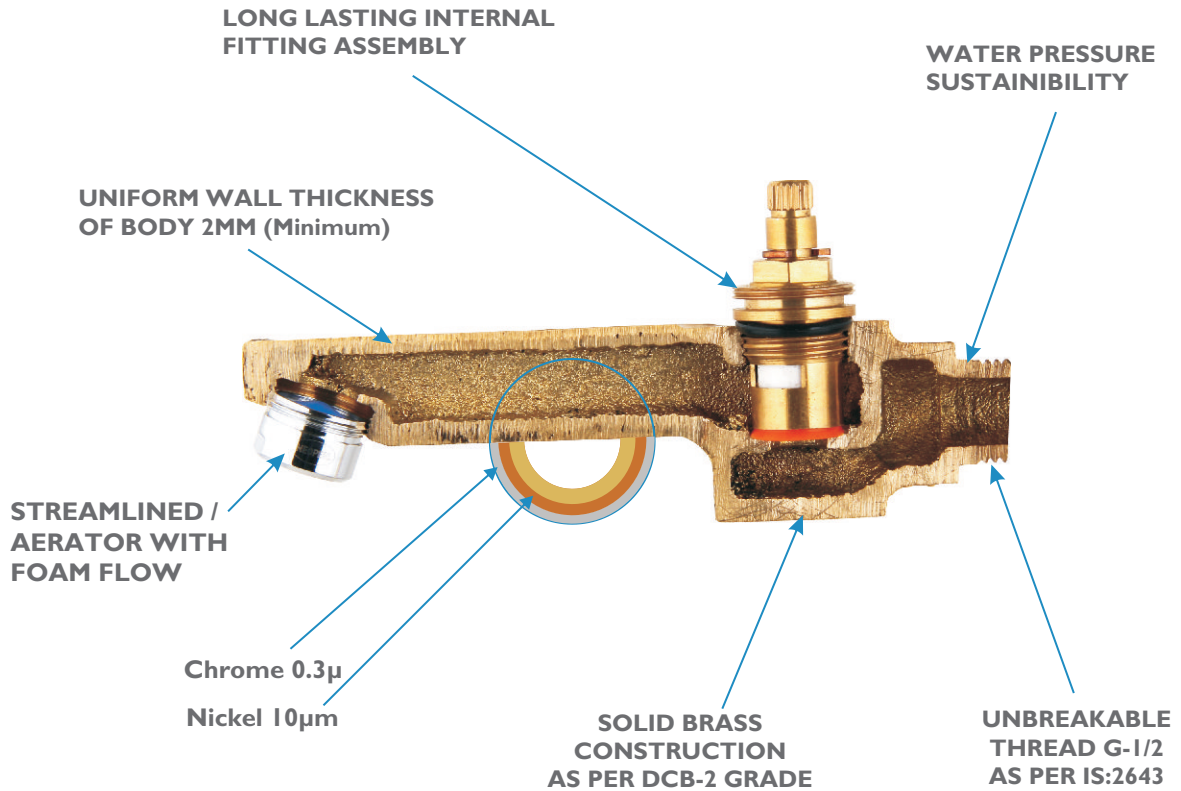

HOW "PRIMA" IS DIFFERENT

LEARN HOW TO CLEAN A TAP

Clean Taps with a little soap and moist cloth only, then simply rinse off and wipe dry. You can avoid lime spots (White Spots) by drying the fitting each time it is used. After drying you can apply a coat of wax polish to protect the surface from settlement of water for a considerable period of time.

To clean the aerator first open the housing by unscrewing it anti-clock wise, take out the aerator.

Wash it with water, clean it and simply attach it again. Here you go steady high flow of water. Surely you save a few bucks here.